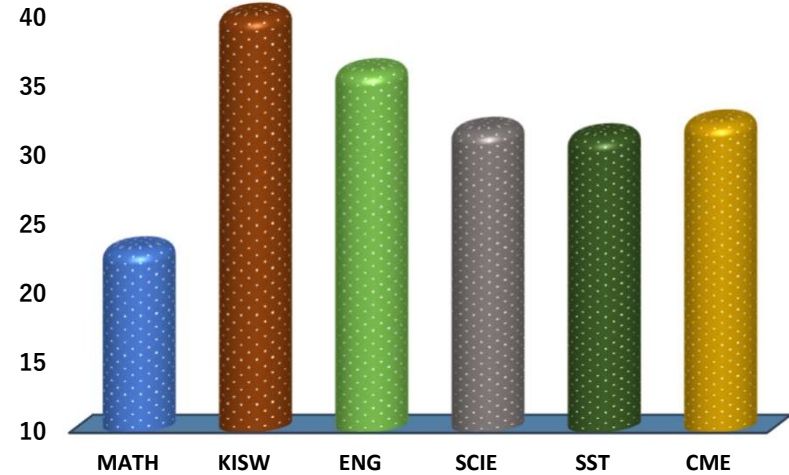

TUMAINI

REGION: MWANZA

SCHOOL AVERAGE

32.6

DISTRICT: MWANZA CC

SUBJECT AND GRADE PERFORMANCE ANALYSIS

SUBJECT RANKING

KISWAHILI	41.0	82%	1
ENGLISH	36.0	72%	2
CIVIC AND MORAL EDUCATION	32.3	65%	3
SCIENCE	31.8	64%	4
SOCIAL STUDIES	31.3	63%	5
MATHEMATICS	23.2	46%	6

SUBJECT GRADE ANALYSIS

SUBJECT/GRADE	A	B	C	D	E
MATHEMATICS	0	3	5	4	1
KISWAHILI	12	0	0	1	0
ENGLISH	1	11	1	0	0
SCIENCE	0	9	3	0	1
SOCIAL STUDIES	0	9	3	1	0
CIVIC AND MORAL	0	9	3	1	0

OVERALL GRADE ANALYSIS

A	0	13	0%
B	11		85%
C	1		8%
D	1		8%
E	0		0%

CHART SUBJECT ANALYSIS

BOYS VS GIRLS PERFORMANCE

	SAT		SAT	13
	9		4	
	66%		64%	

REGISTERED	16	100%
SEATED	13	81%
ABSENTEES	3	19%
PASSED	12	75%
FAILED	1	6%